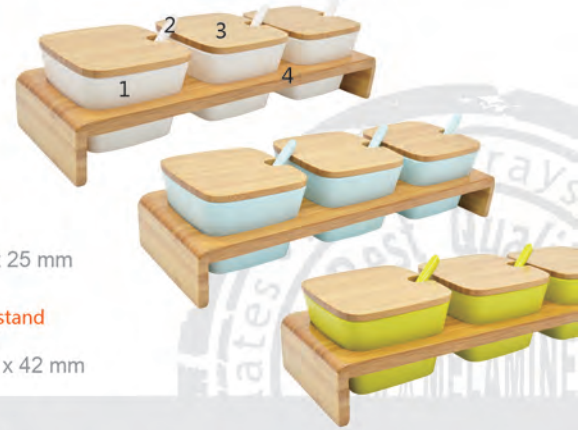

CONDIMENT SERVING SET SQUARE

1 3 square bowls 60167 90 x 90 x 60 mm	2 3 spoons 98252 120 x 28 x 25 mm
3 3 wooden lids 60167U 90 x 90 x 8 mm	4 1 wooden stand 60167WT 210 x 195 x 42 mm

hotelwares 1000®